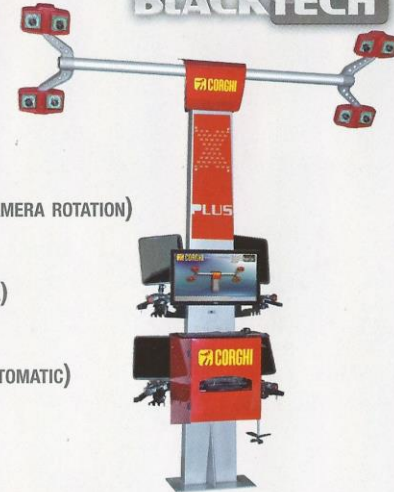

TOUCHLESS wheel aligners

R.E.M.O. RAPIDE 3.5

The first touchless - clampless pre-check aligner

3 versions available:

FAST FULL BUSINESS

optional software:

PROFISCAN

visit www.remrevolution.com

R.E.M.O. COMPACT DUE

2 versions available:

- Versione guida a pavimento
On floor guide
- Versione guida ad incasso
Flush mount guide

remrevolution.com

3D wheel aligners

EXACT BLACKTECH

XR SERIE
(AUTOMATIC CAMERA ROTATION)

XP SERIE
(FIXED CAMERA)

W SERIE
(FIXED AND AUTOMATIC)

EXACT LINEAR

3 versions available:

LINEAR TILT
LINEAR W
LINEAR CM

WHEEL ALIGNERS

EXACT 7000 PLUS II

EXACT 700 PLUS II

EXACT 70 PLUS II

EXACT 7 RX

EXACT 7 FORMULA

EXACT 70 MOBILETRUCK

CAL ONE TOUCH 2.7™

	2,4 GHz	CD-ROM	+	PC
EXACT 7000 PLUS	radio	20000 vehicles	stand alone / 2 sets	PC
EXACT 700 PLUS	radio	20000 vehicles	stand alone / 2 sets	PC
EXACT 70	radio	20000 vehicles	stand alone / 2 sets	PC
EXACT 7 RX	radio	20000 vehicles	on cabinet	PC