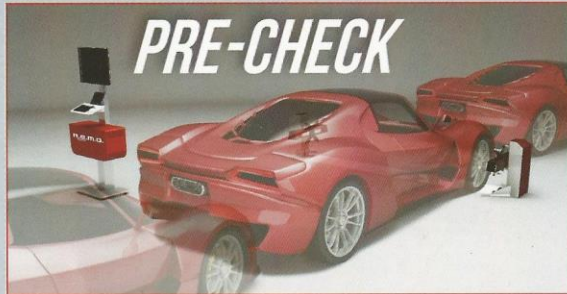

TOUCHLESS wheel aligners

R.E.M.O. RAPIDE 3.5

The first touchless - clampless pre-check aligner

3 versions available:

FAST FULL BUSINESS

optional software:

PROFISCAN

visit www.remrevolution.com

R.E.M.O. COMPACT DUE

2 versions available:

- Versione guida a pavimento
On floor guide
- Versione guida ad incasso
Flush mount guide

remrevolution.com

3D wheel aligners

EXACT BLACKTECH

XR SERIE
(AUTOMATIC CAMERA ROTATION)