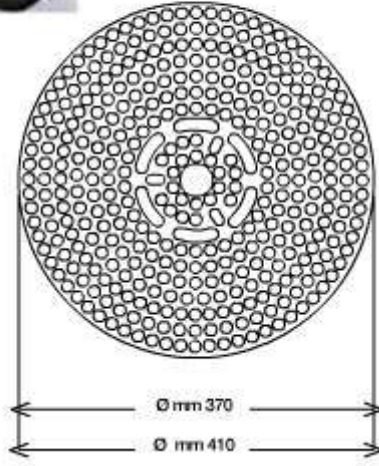

Carlite®

Традиционни

Back side holes for
high pressure water