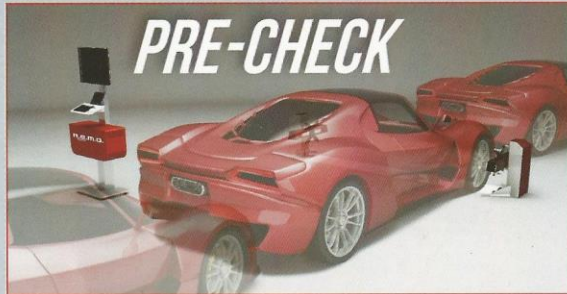

TOUCHLESS wheel aligners

R.E.M.O. RAPIDE 3.5

The first touchless - clampless pre-check aligner

3 versions available:

FAST FULL BUSINESS

optional software:

PROFISCAN

visit www.remorevolution.com

R.E.M.O. COMPACT DUE

2 versions available:

- Versione guida a pavimento
On floor guide
- Versione guida ad incasso
Flush mount guide

remorevolution.com

3D wheel aligners

EXACT BLACKTECH

XR SERIE
(AUTOMATIC CAMERA ROTATION)