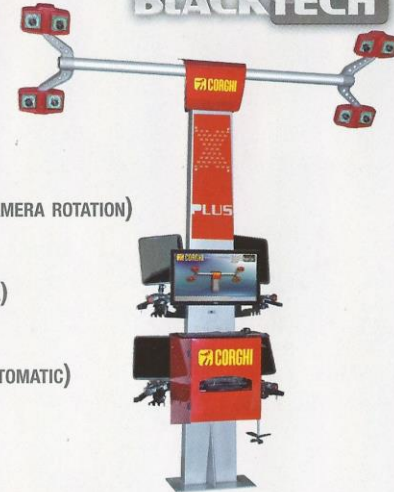

TOUCHLESS wheel aligners

R.E.M.O. RAPIDE 3.5

The first touchless - clampless pre-check aligner

3 versions available:

FAST FULL BUSINESS

optional software:

PROFISCAN

visit www.remorevolution.com

R.E.M.O. COMPACT DUE

2 versions available:

- Versione guida a pavimento
On floor guide
- Versione guida ad incasso
Flush mount guide

remorevolution.com

3D wheel aligners

EXACT BLACKTECH

XR SERIE
(AUTOMATIC CAMERA ROTATION)

XP SERIE
(FIXED CAMERA)

W SERIE
(FIXED AND AUTOMATIC)

EXACT LINEAR

3 versions available:

LINEAR TILT
LINEAR W
LINEAR CM

WHEEL ALIGNERS

EXACT 7000 PLUS II

EXACT 700 PLUS II

EXACT 70 PLUS II

EXACT 7 RX

EXACT 7 FORMULA

EXACT 70 MOBILETRUCK

CAL ONE TOUCH 2.7™

	2,4 GHz	CD-ROM	+	PC
EXACT 7000 PLUS	radio	20000 vehicles	stand alone / 2 sets	PC
EXACT 700 PLUS	radio	20000 vehicles	stand alone / 2 sets	PC
EXACT 70	radio	20000 vehicles	stand alone / 2 sets	PC
EXACT 7 RX	radio	20000 vehicles	on cabinet	PC